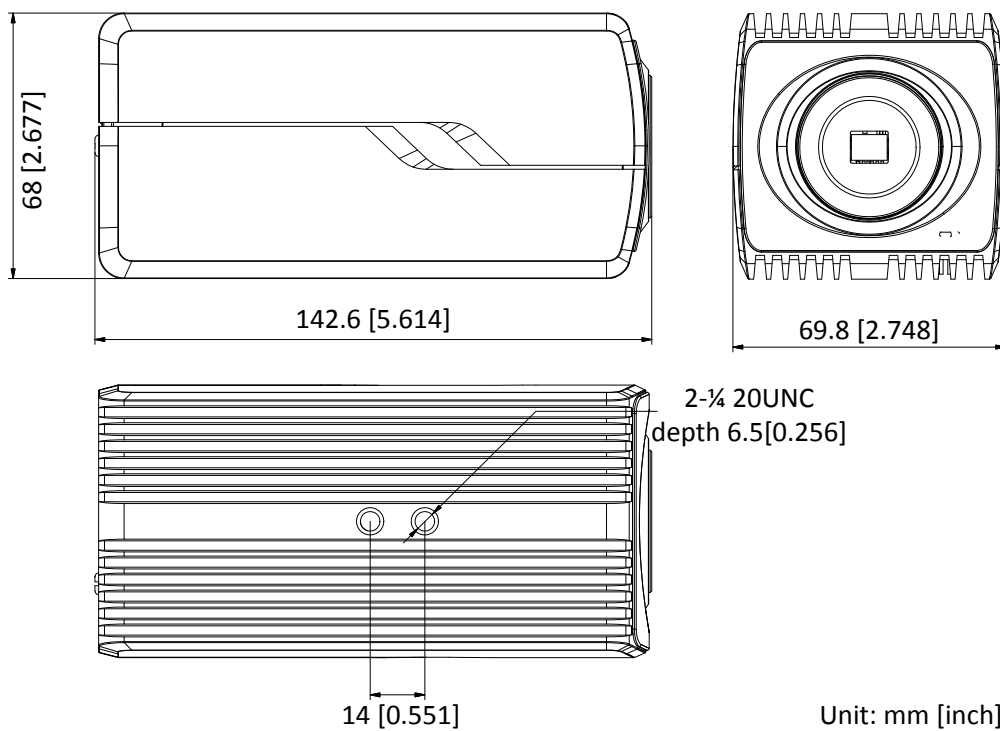

Power Consumption and Current	With extra load: 12 VDC, 0.8 A, max. 10 W; 24 VAC, 0.7 A, max. 10 W; PoE (802.3af, 36 V to 57 V), 0.1 A to 0.3 A, class 3 Without extra load: 12 VDC, 0.6 A, max. 7 W; 24 VAC, 0.55 A, max. 7 W; PoE (802.3af, 36 V to 57 V), 0.1 A to 0.3 A, class 3 “with extra load” means that an extra device is connected to and powered by the camera.
Material	Aluminum alloy
Dimensions	142.6 × 69.8 × 68 mm (5.61" × 2.75" × 2.68") With package: 315 × 140 × 140 mm (12.4" × 5.51" × 5.51")
Weight	Approx. 690 g (1.52 lb.), 975 g (2.15 lb.) with package -AP: Approx. 730 g (1.61 lb.), 1020 g (2.25 lb.) with package

* Listed resolutions are only selectable options. It does not mean that all streams can work at their maximum resolution at the same time.

Available Models:

DS-2CD50C5G0, DS-2CD50C5G0-AP

*-P: support P-iris; -A: support ABF

Dimensions