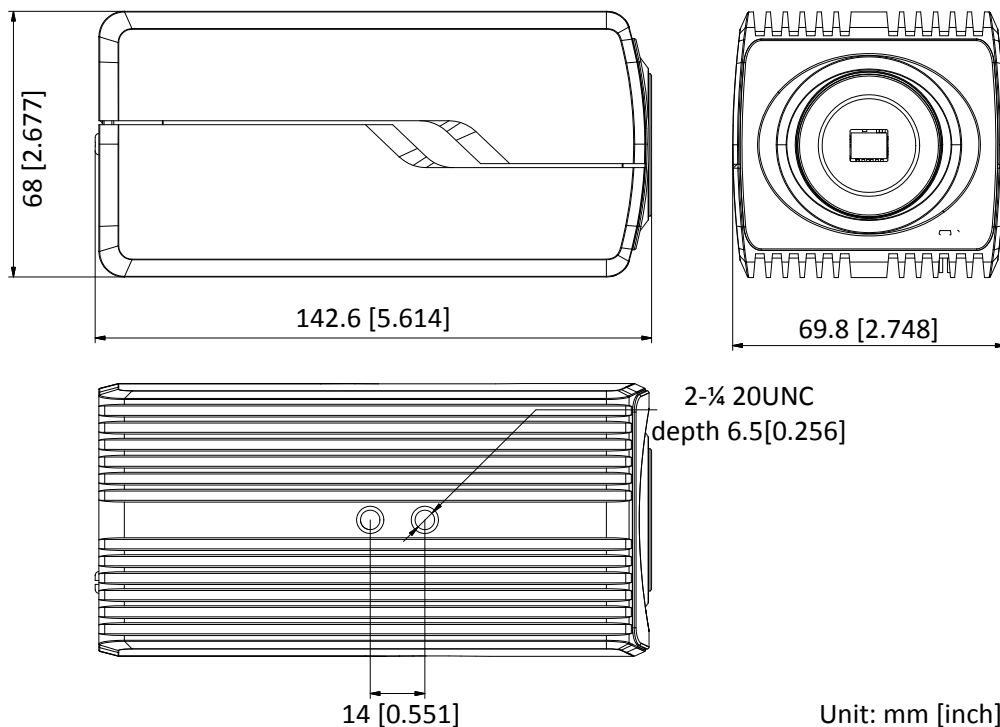

Firmware Version	5.5.60
Operating Conditions	-30 °C to 60 °C (-22 °F to 140 °F), humidity 95% or less (non-condensing)
Power Supply	12 VDC ± 20%, 24 VAC± 20%, two-core terminal block; PoE (802.3af, class 3)
Power Consumption and Current	With extra load: 12 VDC, 1.0 A, max. 12 W; 24 VAC, 0.9 A, max. 12 W; PoE (802.3af, 36 V to 57 V), 0.1 A to 0.3 A, class 3 Without extra load: 12 VDC, 0.8 A, max. 9 W; 24 VAC, 0.75 A, max. 9 W; PoE (802.3af, 36 V to 57 V), 0.1 A to 0.3 A, class 3 "with extra load" means that an extra device is connected to and powered by the camera.
Material	Aluminum alloy
Dimensions	142.6 × 69.8 × 68 mm (5.61" × 2.75" × 2.68") With package: 315 × 140 × 140 mm (12.4" × 5.51" × 5.51")
Weight	-AP: approx. 750 g (1.65 lb.), 1050 g (2.31 lb.) with package Non-AP: approx. 700 g (1.54 lb.), 1000 g (2.2 lb.) with package

* Listed resolutions are only selectable options. It does not mean that all streams can work at their maximum resolution at the same time.

Available Models:

DS-2CD7026G0/P, DS-2CD7026G0/P-AP

*-AP: support ABF (auto back focus) and P-iris

Dimensions