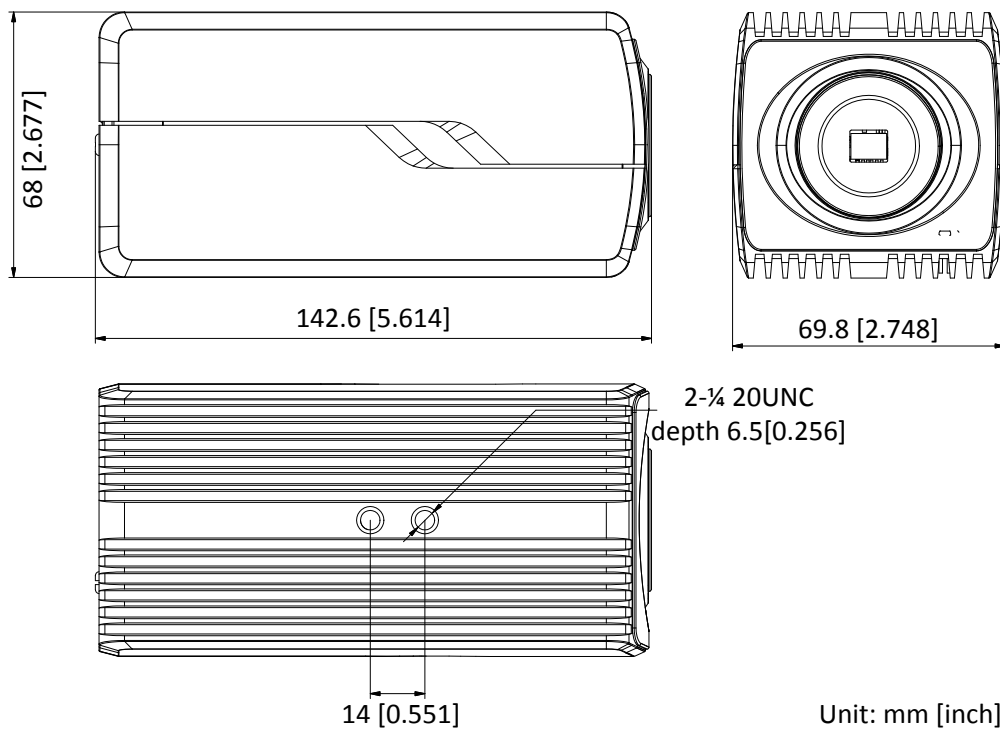

Material	Aluminum alloy
Dimensions	142.6 × 69.8 × 68 mm (5.61" × 2.75" × 2.68") With package: 315 × 140 × 140 mm (12.4" × 5.51" × 5.51")
Weight	-AP: approx. 730 g (1.61 lb.), 1020 g (2.25 lb.) with package Non-AP: approx. 690 g (1.52 lb.), 975 g (2.15 lb.) with package

* Listed resolutions are only selectable options. It does not mean that all streams can work at their maximum resolution at the same time.

Available Models:

DS-2CD5046G0, DS-2CD5046G0-AP

*-AP: support ABF (auto back focus) and P-iris

Dimensions